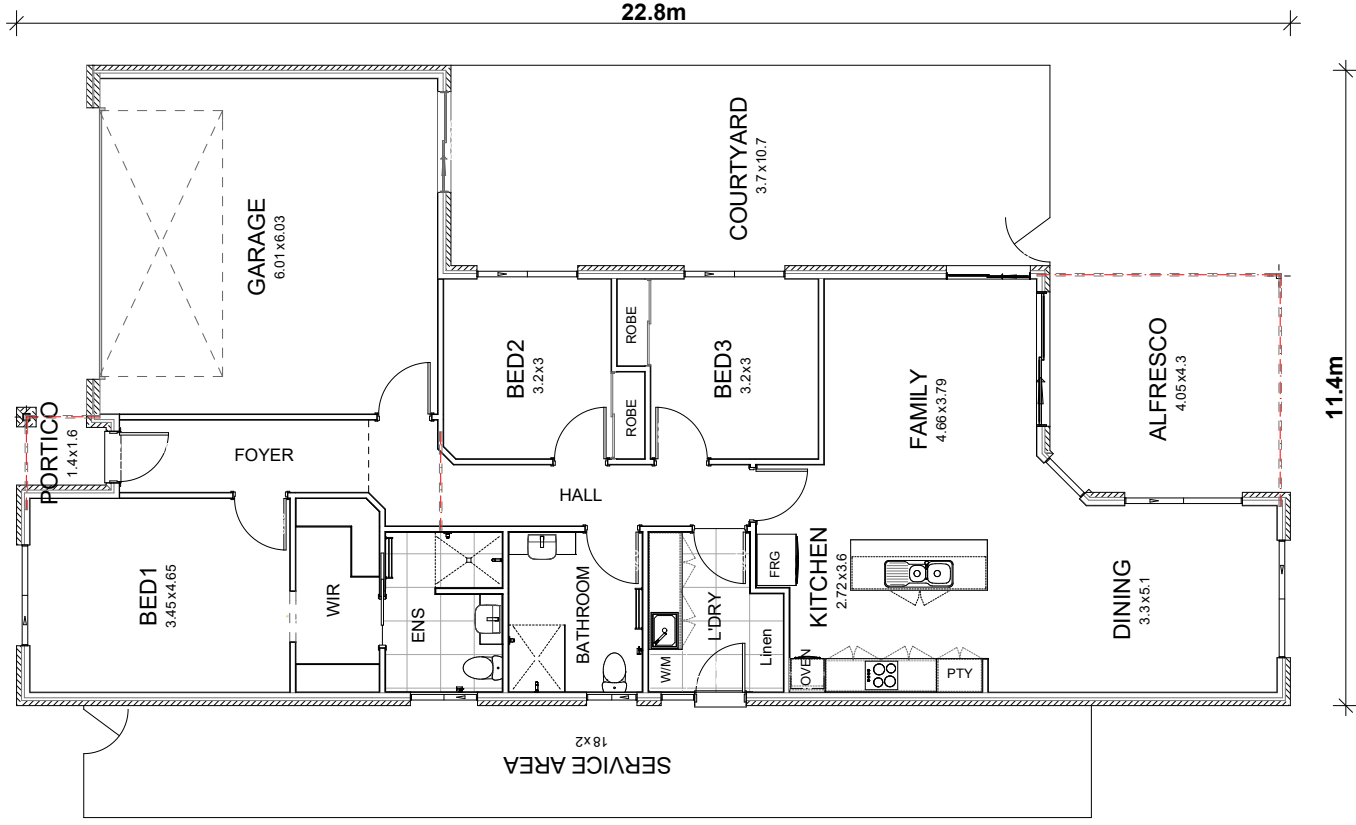

The Parklands Villa

3 Bedroom

Residence 139.78 m²
Garage 40.06 m²
Alfresco 17.11 m²
Portico 2.10 m²
Total 199.05m²

The Riverland's most exciting lifestyle village for over 55s

Murray Dyer Ave, Renmark • Freecall 1800 031 588 • www.riversidelife.com.au